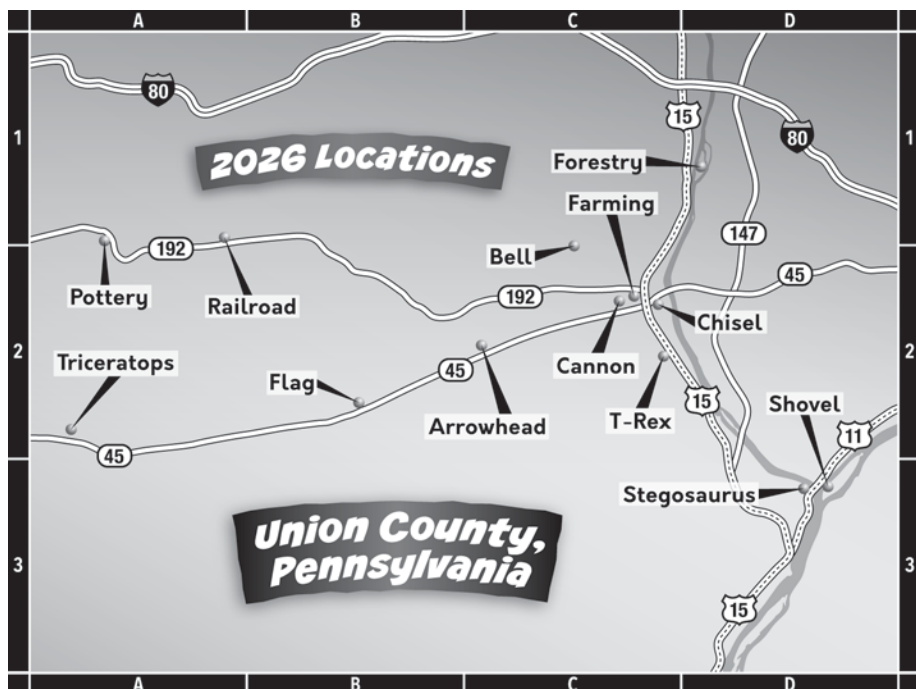

SITE MARKER LOCATIONS

PG.	SITE MARKER	PARK LOCATION	MAP
3	Arrowhead	Buffalo Valley Rail Trail Vicksburg	C2
4	Bell	Dale's Ridge Trail	C1
5	Cannon	Fairground Road Park	C2
6	Chisel	Hufnagle Park	C2
7	Farming	Lewisburg Area Recreation Park	C2
8	Flag	Mifflinburg Community Park	B2
9	Forestry	Milton State Park	D1
10	Pottery	R. B. Winter State Park	A1
11	Railroad	Sand Bridge State Park	A1
12	Shovel	Shikellamy State Park - Marina	D3
13	Stegosaurus	Shikellamy State Park - Overlook	D3
14	T-Rex	Spruce Hills Park	C2
15	Triceratops	Stony Run Demonstration Forest Trail	A2

Driving directions to parks can be found on pages 16 and 17.